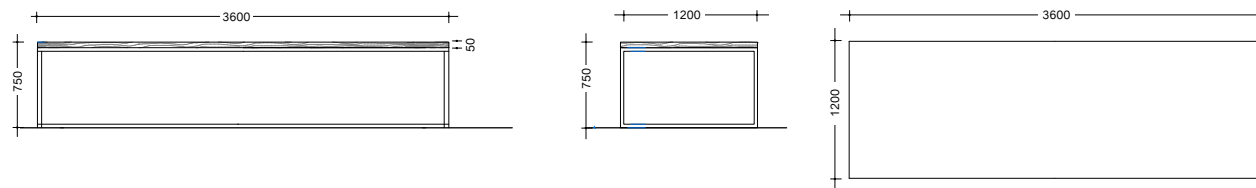

This product can be customized in size and available in all Fiemme Tremila Essences, selections and surfaces.

2800 (L) x 1000 (P) x 750 (A)

3200 (L) x 1200 (P) x 750 (A)

3600 (L) x 1200 (P) x 750 (A)

ESSENZE | ESSENCES