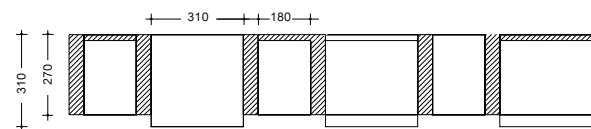

It's Disegno di Legno's first work: this bookcase was the first project of the collection. A challenge to conventions in which shapes, volumes and the play on full and empty spaces are its languages. Three-dimensionality is its trademark, enhancing the solidity of wood and emphasising the objects it holds.

1820 (L) x 400 (P) x 2350 (A)

PRODOTTO CUSTOMIZZABILE |
CUSTOMIZABLE PRODUCT

custom

Questo prodotto è customizzabile in dimensione e disponibile in tutte le Essenze, scelte e lavorazioni Fiemme Tremila.

This product can be customized in size and available in all Fiemme Tremila Essences, selections and surfaces.

3570 (L) x 400 (P) x 2350 (A)

ESSENZE | ESSENCES

default Terracessa
Re Bianco